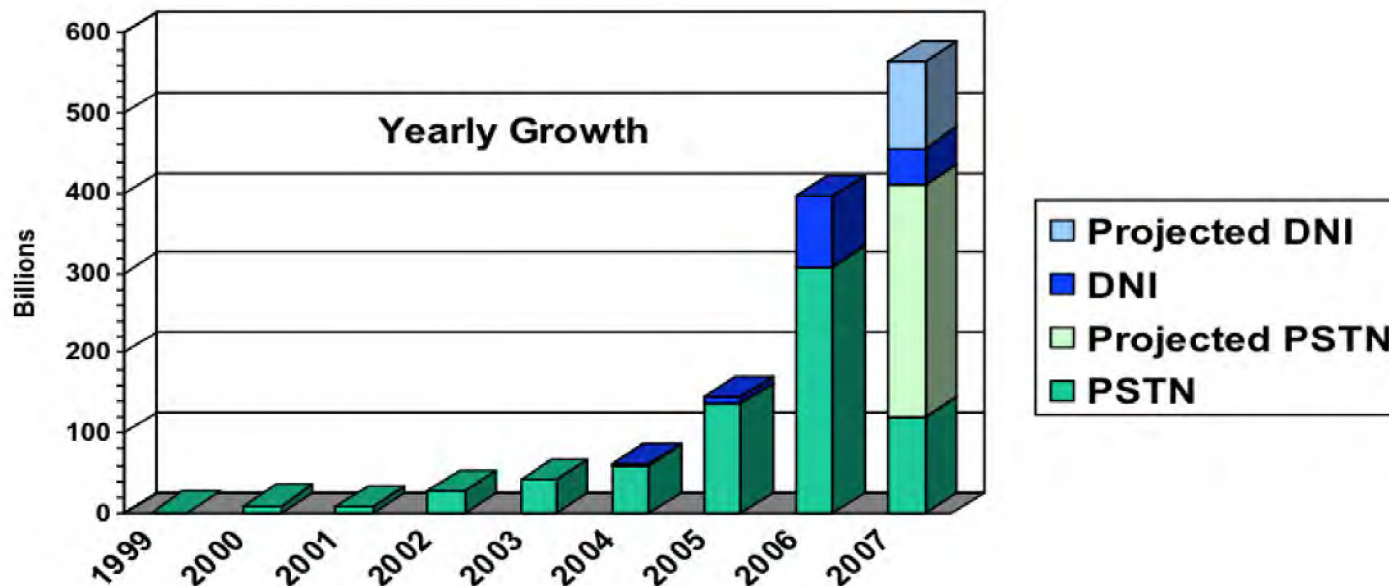

## Large Scale Expansion of NSA Metadata Sharing

**(S//SI//REL) Increases NSA communications metadata sharing from 50 billion records to 850+ billion records (grows by 1-2 billion records per day)**

**\*(C//REL) Includes Call Events from 2<sup>nd</sup> Party SIGINT Partners (est. 126 Billion records)**