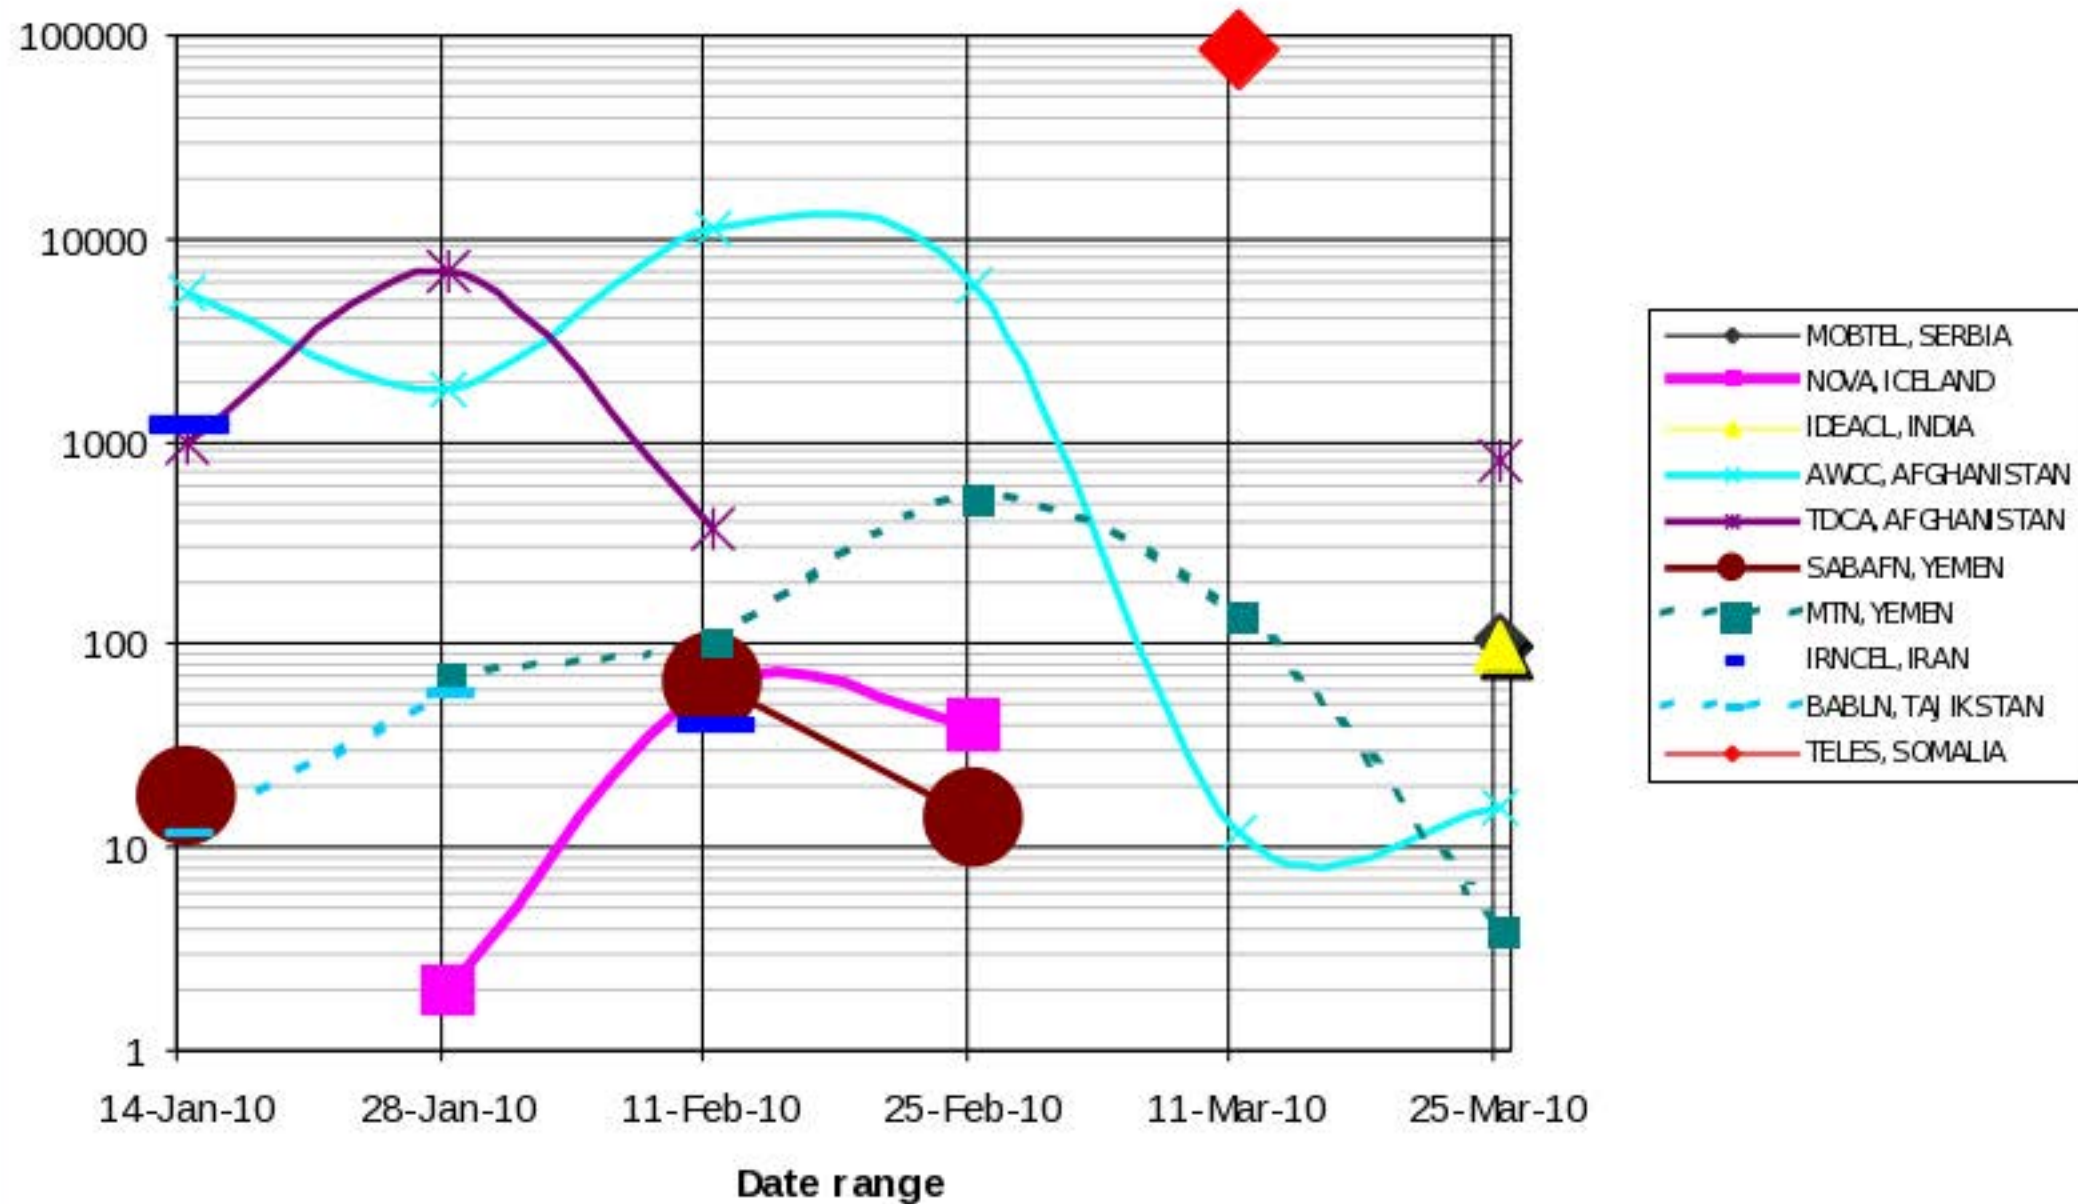

# TOP SECRET STRAP 1

IMSI Identified with Ki data for Network Providers

CCNE "We penetrate targets' defences."

This information is exempt from disclosure under the Freedom of Information Act 2000 and may be subject to exemption under other UK information legislation. Refer disclosure requests to GCHQ on (non-sec) or email