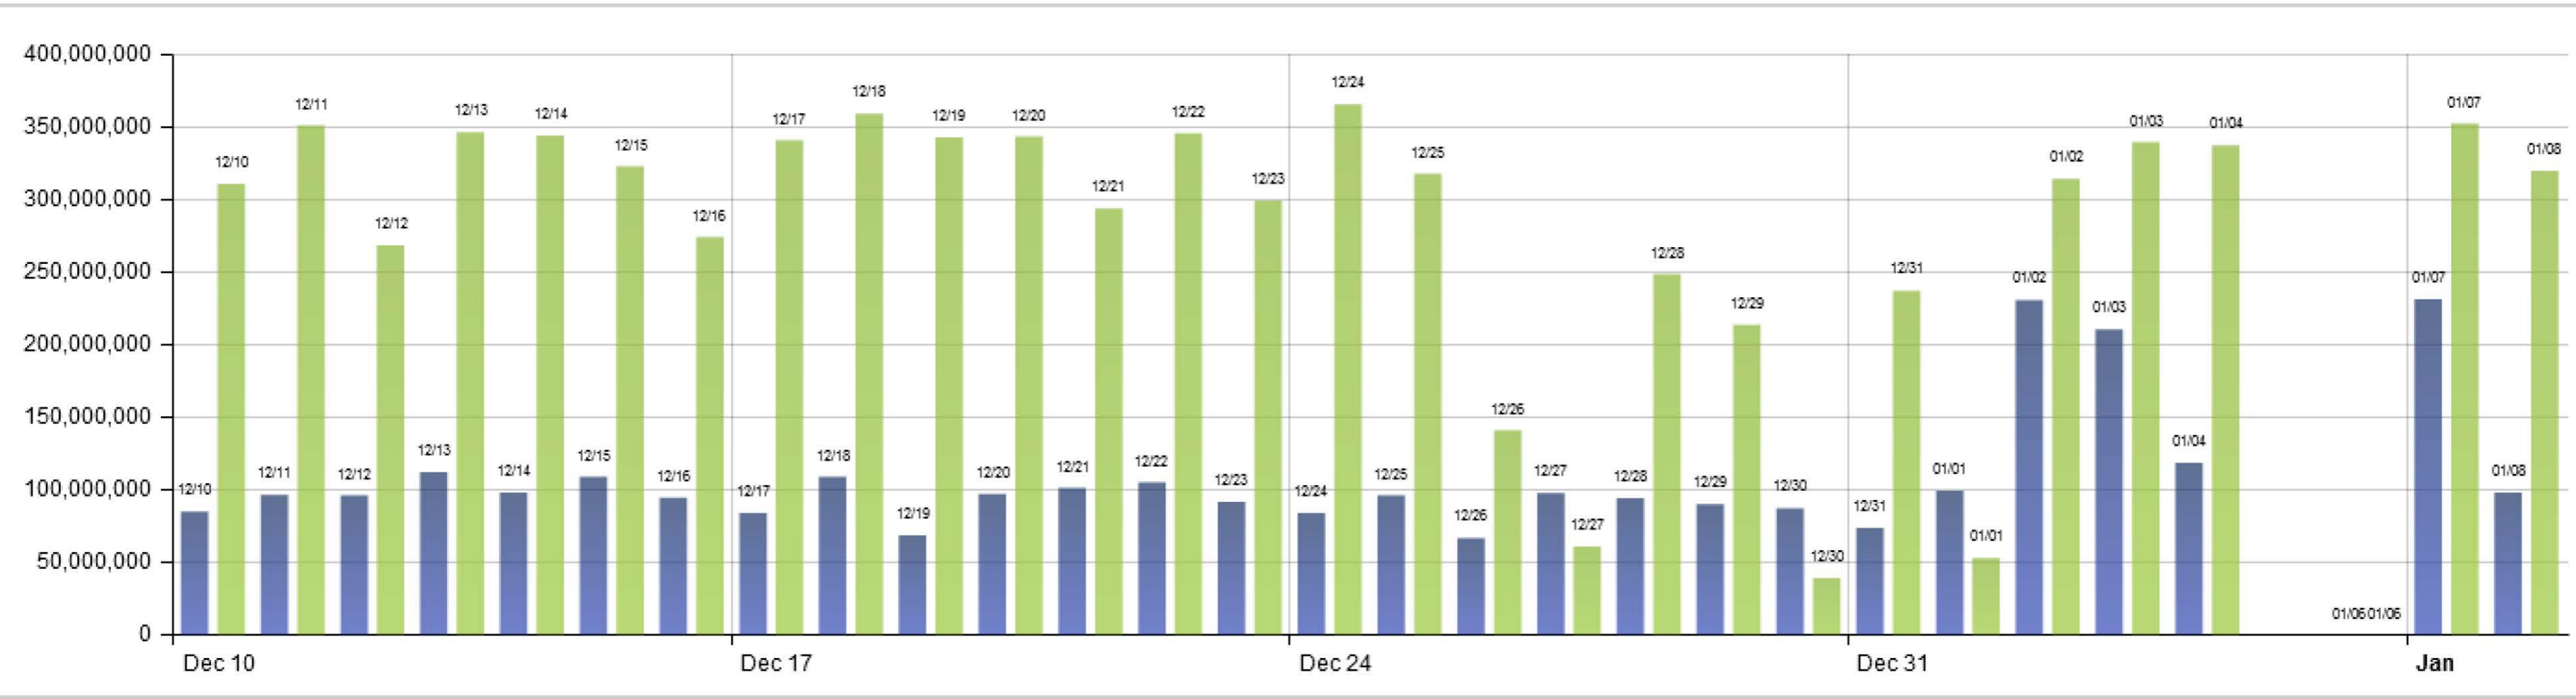

# FOREIGN PARTNER - Last 30 Days

DNI

DNR

## ★ Most Volume